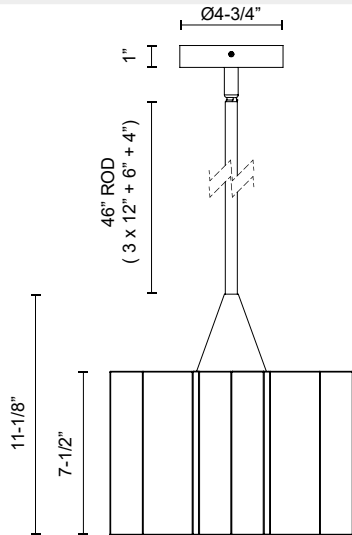

## PLISSE PD528412

FIXTURE DIMENSIONS	D11-5/8" x H11-1/8"
LAMP TYPE	E26
MAX WATTAGE	60W
BULB QTY	1
BULBS INCLUDED	No
VOLTAGE	120V
SHADE DIMENSIONS	D11-5/8" x H7-1/2"
MATERIAL	Steel
ROD LENGTH	46" Max (3x12" + 1x6" + 1x4")
DIAMETER OF ROD	1/2"
WIRE LENGTH	60"
MINIMUM HANG HEIGHT	18"
SLOPED CEILING ADAPTABLE	Yes, Up to 45 Degrees
LOCATION	Dry
CANOPY DIMENSIONS	D4-3/4" x H1"
PAINT FINISH	AG01; MB01;

[ D - Diameter, L - Length, W - Width, H - Height, E - Extension ]